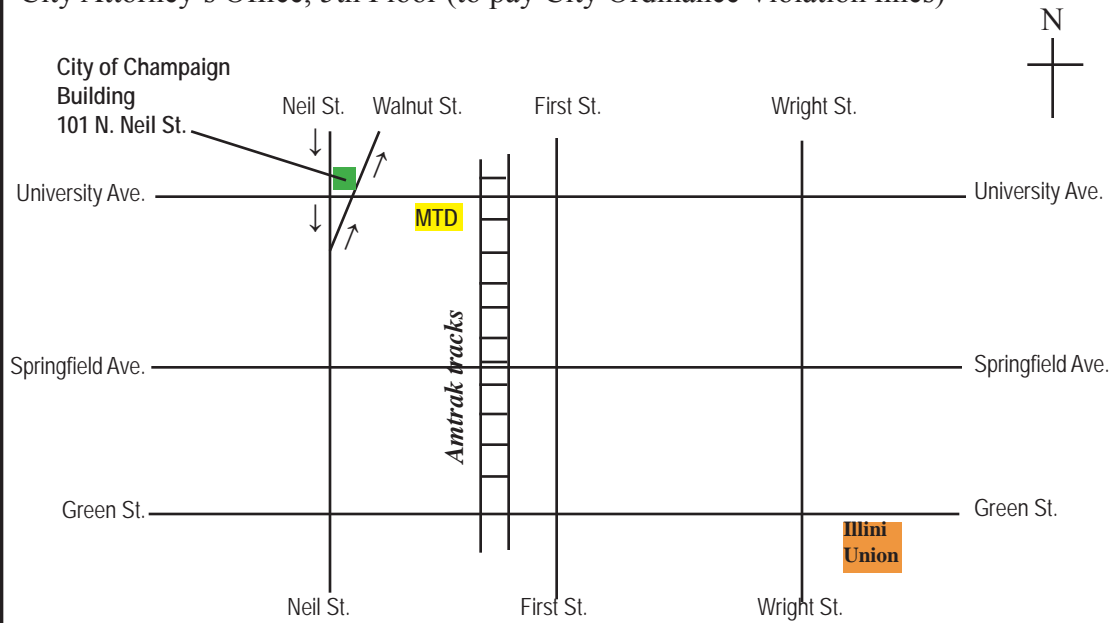

Map to City of Champaign Building  
City Attorney's Office, 5th Floor (to pay City Ordinance Violation fines)

**NOTE: Drawing is not to scale.**

Buses that go to MTD terminal downtown Champaign from campus:  
2 Red N, 3 Lavender N, 4 Blue E, 5 Green W (not "Express"), 6 Orange W, 9B Brown, 24 Scamp, 25 Loop, 27 Airbus.  
The City Building is only a 2 blocks from the station/terminal!